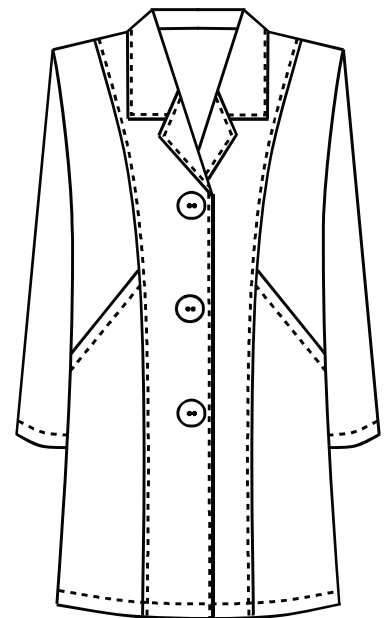

FALL 2022
DELIVERY: FALL-1 6/30 - 8/30
FALL-2 9/30 - 11/30
OUTERWEAR

CMC

XSM - XXL
Prices - USD

TAPESTRY 55% COTTON 45% RAYON

CHENILLE - 100% COTTON

TWILL - 100% COTTON

TW3925